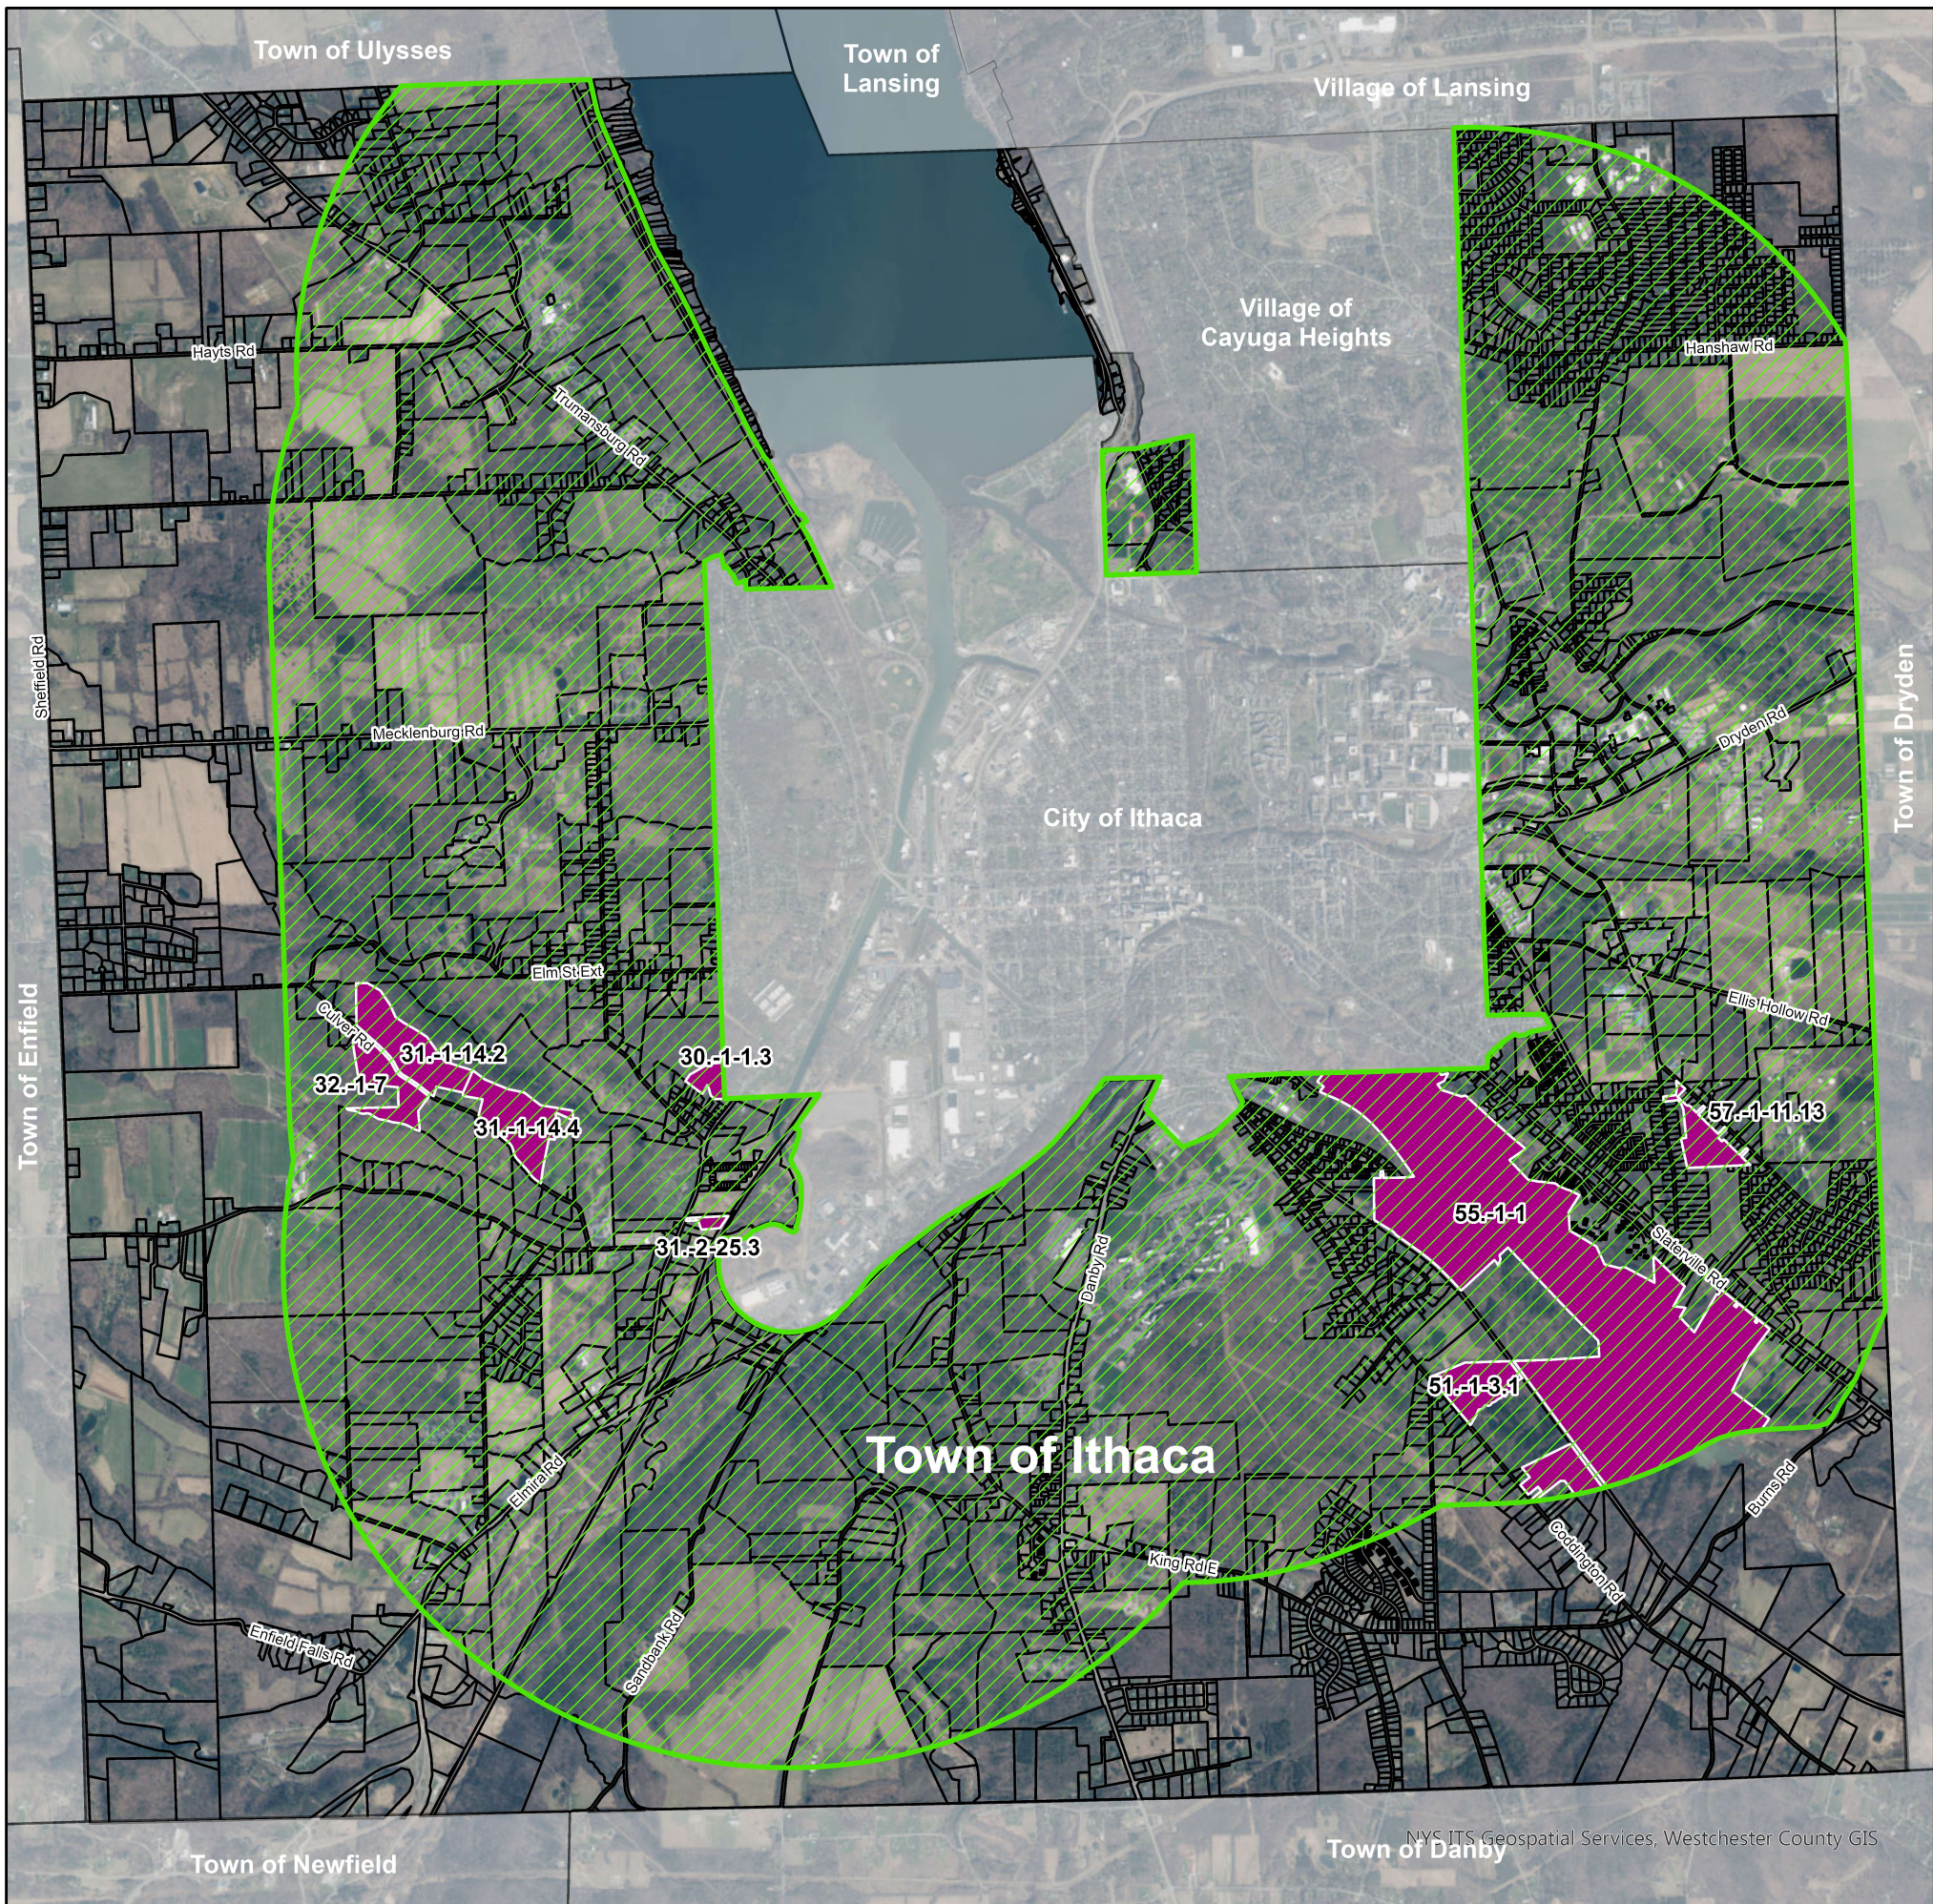

NYSDEC Deer Damage Permit Application Parcels where Activities will Occur - 2025

Town of Ithaca
February 6, 2025

Deer Management Area
Boundary (+/- 1.5 Miles
from the City Boundary)

Deer Management Parcels
for 2025