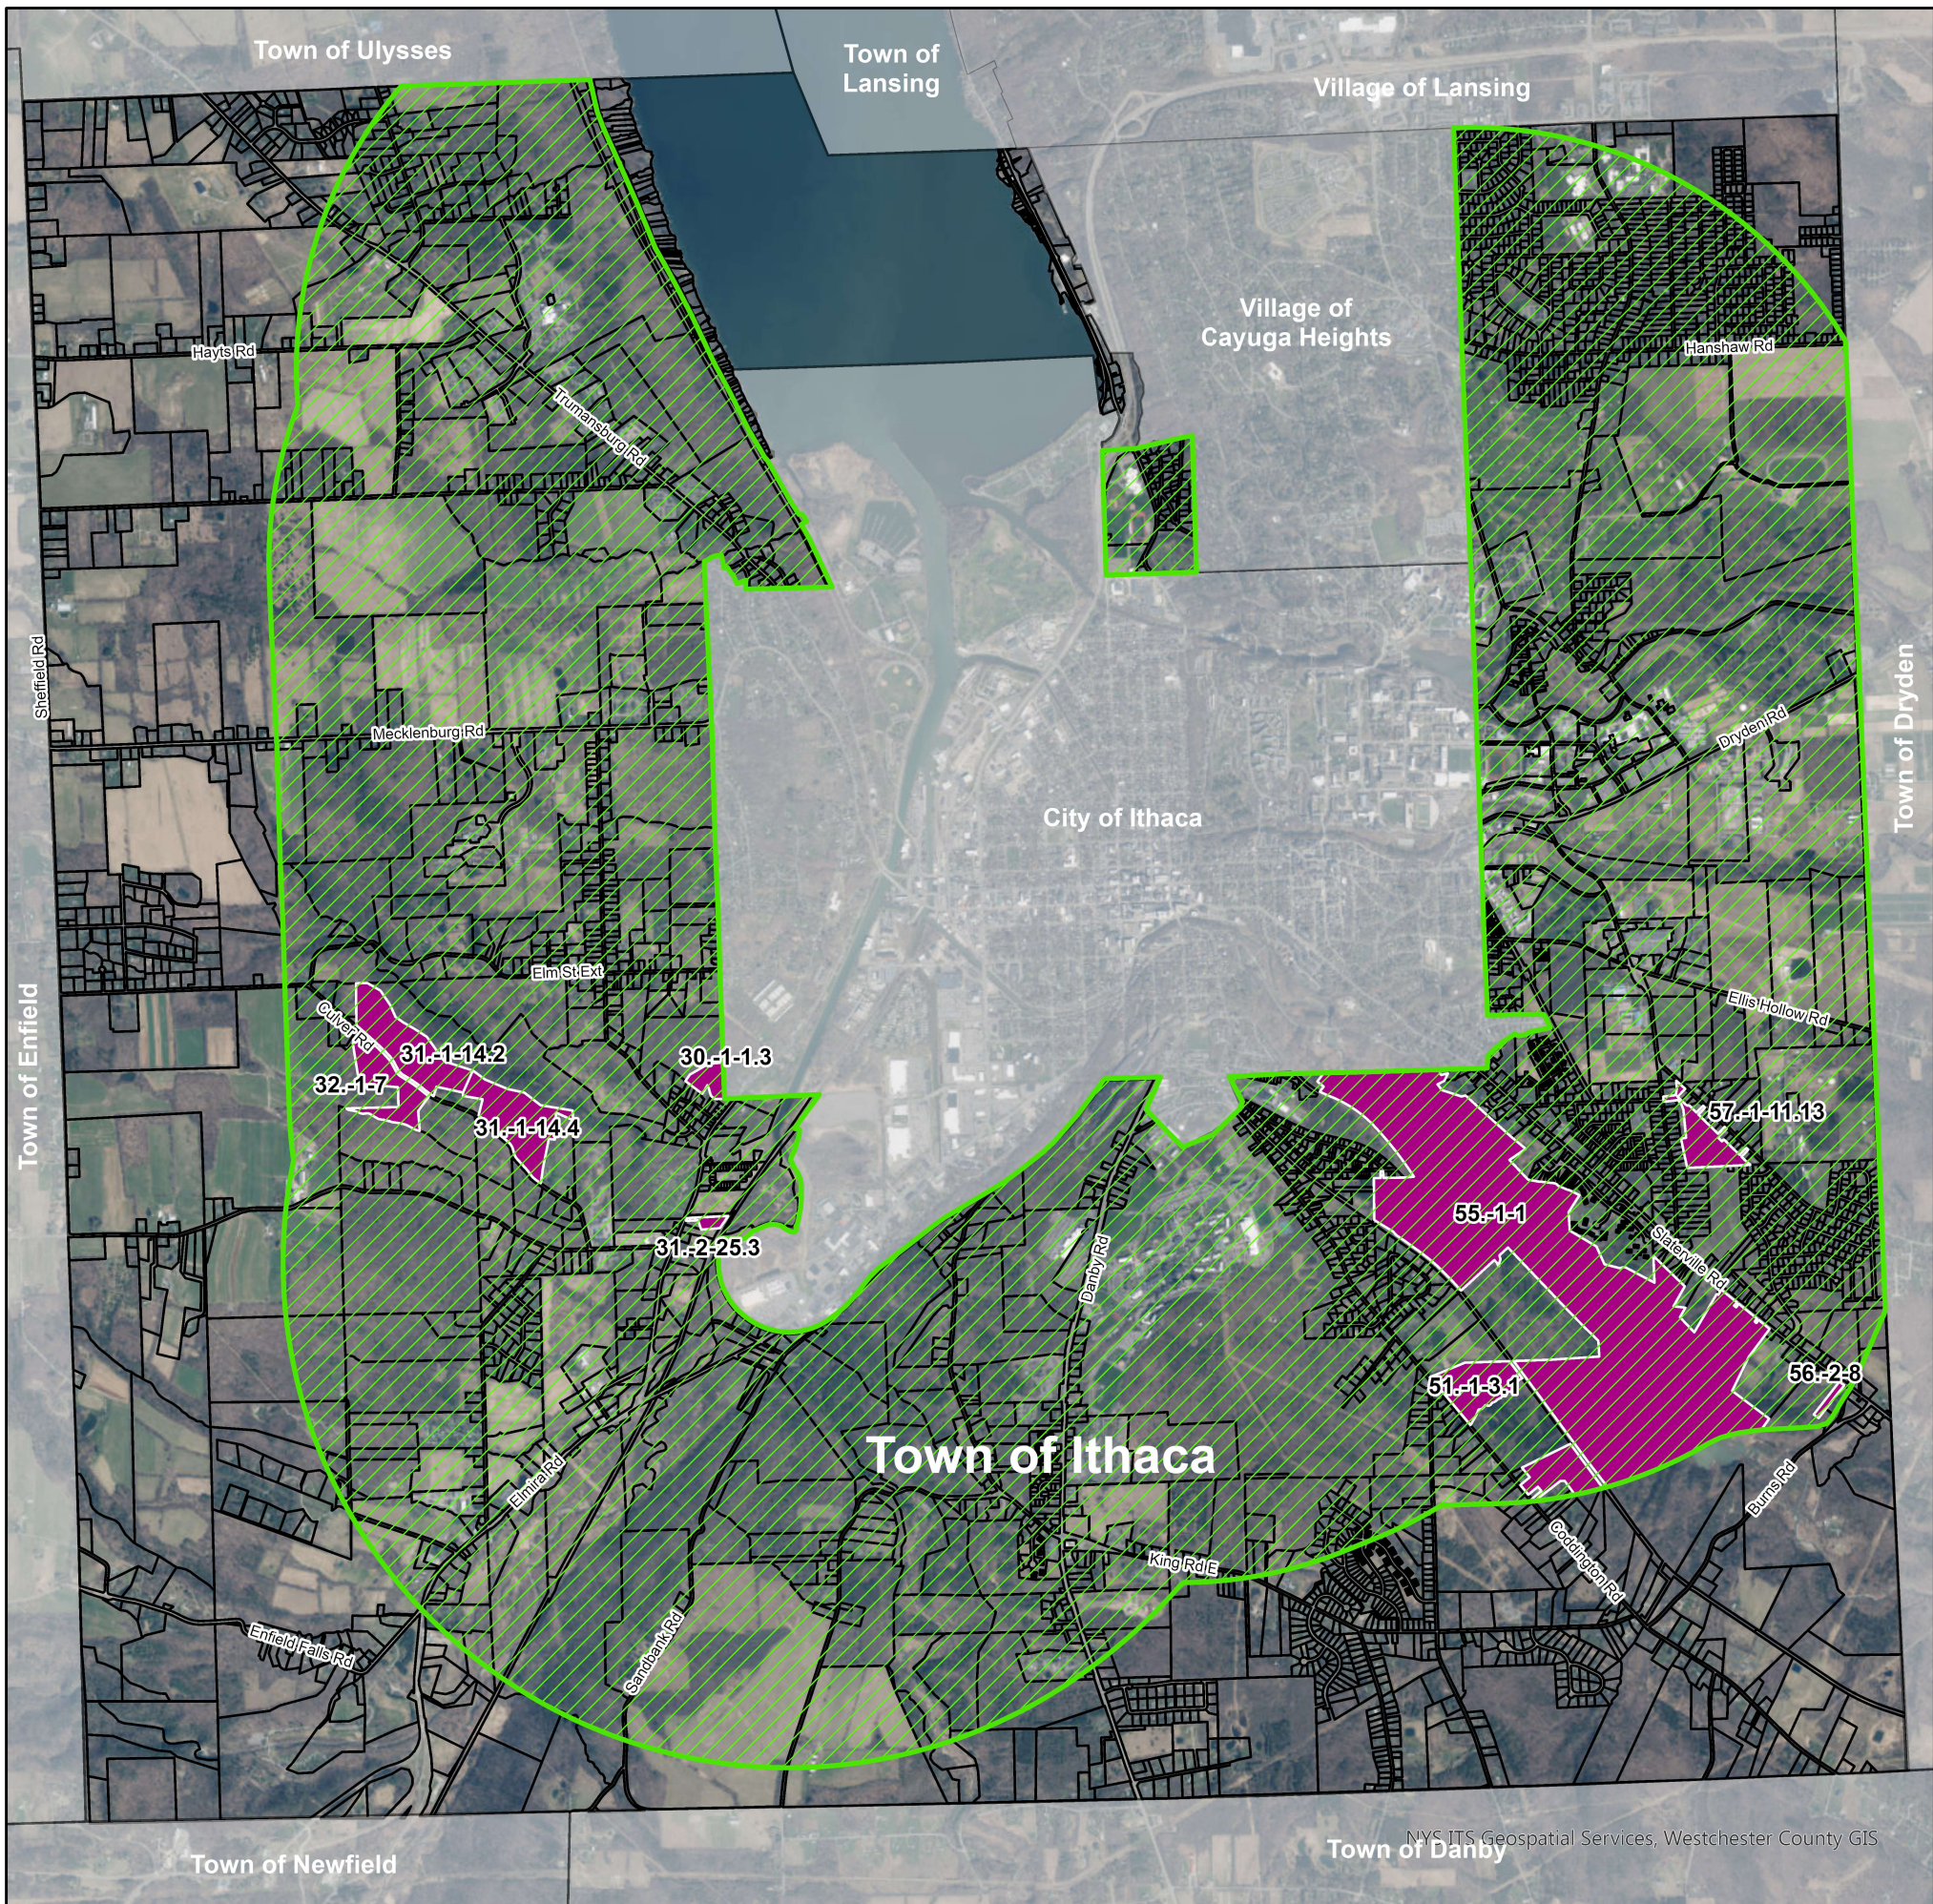

NYSDEC Deer Damage Permit Application Parcels where Activities will Occur - 2025

Town of Ithaca
January 30, 2025

NYS ITS Geospatial Services, Westchester County GIS

Deer Management Area
Boundary (+/- 1.5 Miles
from the City Boundary)

Deer Management Parcels
for 2025